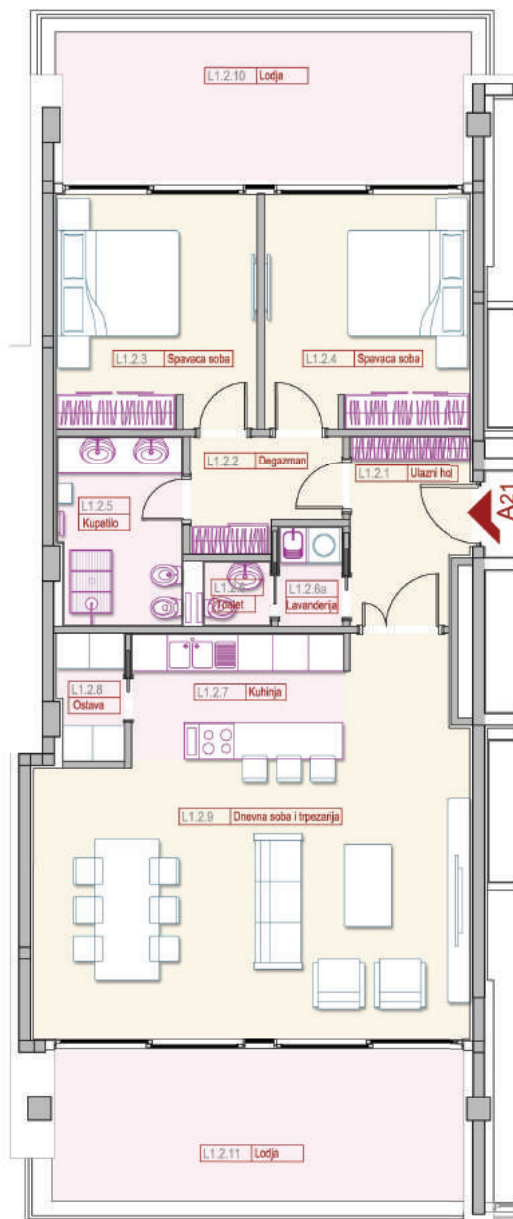

## TWO BEDROOM APARTMENT

LAMELLA 1 | FLOOR 2  
A21

Apartment disposition:

Code No.	Area name	Area surface (net) m <sup>2</sup>
L1.2.1	Entrance hall	6.3
L1.2.2	Hallway	4.5
L1.2.3	Bedroom 1	13.7
L1.2.4	Bedroom 2	14
L1.2.5	Bathroom	6.7
L1.2.6	Toilet	1.2
L1.2.6a	Laundry	1.9
L1.2.7	Kitchen	8.5
L1.2.8	Utility	2.4
L1.2.9	Living room	38.6
	<b>Total</b>	<b>97.8</b>
L1.2.10	Balcony	17.9
L1.2.11	Balcony	18.1
	<b>Total</b>	<b>133.8</b>

## TWO BEDROOM APARTMENT

LAMELLA 1 | FLOOR 2

A22

Apartment disposition:

Code No.	Area name	Area surface (net) m2
L1.2.12	Entrance hall	4.1
L1.2.13	Bedroom 1	11.7
L1.2.14	Bedroom 2	16.7
L1.2.15	Bathroom	4.1
L1.2.16	Toilet	1.7
L1.2.16a	Laundry	1.8
L1.2.17	Living room	35.7
L1.2.18	Kitchen	6.9
L1.2.19	Hallway	7.1
	<b>Total</b>	<b>89.8</b>

## TWO BEDROOM APARTMENT

LAMELLA 1 | FLOOR 4  
A63

Apartment disposition:

Code No.	Area name	Area surface (net) m <sup>2</sup>
L1.4.19	Entrance hall	10.3
L1.4.20	Living room	39.7
L1.4.21	Kitchen	8.3
L1.4.22	Utility	2.4
L1.4.23	Toilet	1.3
L1.4.23a	Laundry	2.1
L1.4.24	Hallway	6.1
L1.4.25	Bathroom	7.2
L1.4.26	Living room 1	17.4
L1.4.27	Living room 2	15.8
L1.4.28	Wardrober	3.6
	<b>Total</b>	<b>114.2</b>
L1.4.29	Balcony	11.7
	<b>Total</b>	<b>125.9</b>

## TWO BEDROOM APARTMENT

LAMELLA 3 | FLOOR 2  
A32

Apartment disposition:

Code No.	Area name	Area surface (net) m2
L3.2.41	Entrance hall	3.9
L3.2.42	Toilet	2.9
L3.2.43	Kitchen	6.9
L3.2.43a	Utility	2.5
L3.2.44	Living room	33.5
L3.2.45	Hallway	4.6
L3.2.46	Laundry	1.6
L3.2.47	Bathroom	5.9
L3.2.48	Bedroom 1	17
L3.2.49	Bedroom 2	17.9
	<b>Total</b>	<b>96.9</b>
L3.2.51	Balcony	11.4
	<b>Total</b>	<b>107.9</b>