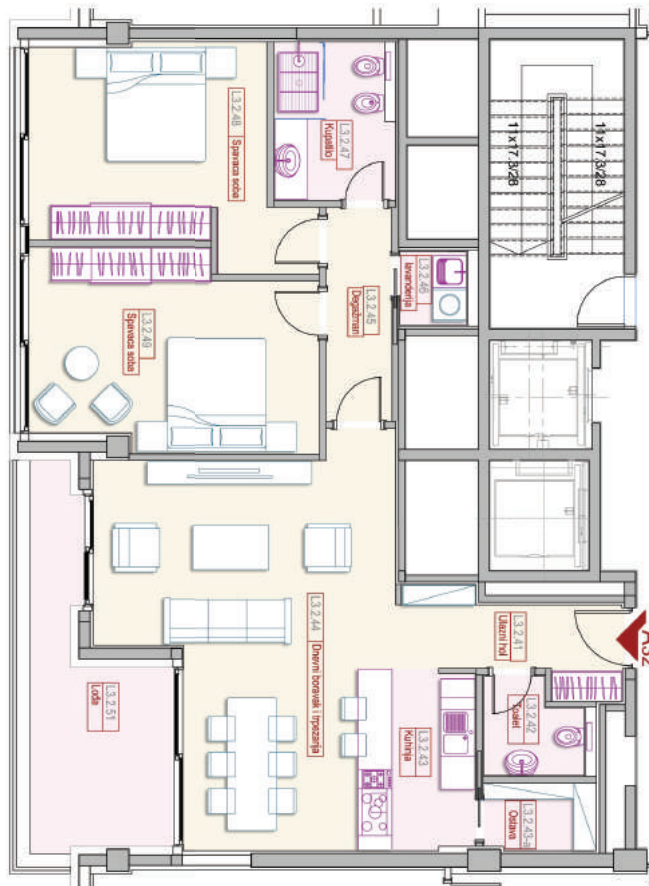

## TWO BEDROOM APARTMENT

LAMELLA 1 | FLOOR 2  
A21

Apartment disposition:

Code No.	Area name	Area surface (net) m <sup>2</sup>
L1.2.1	Entrance hall	6.3
L1.2.2	Hallway	4.5
L1.2.3	Bedroom 1	13.7
L1.2.4	Bedroom 2	14
L1.2.5	Bathroom	6.7
L1.2.6	Toilet	1.2
L1.2.6a	Laundry	1.9
L1.2.7	Kitchen	8.5
L1.2.8	Utility	2.4
L1.2.9	Living room	38.6
	<b>Total</b>	<b>97.8</b>
L1.2.10	Balcony	17.9
L1.2.11	Balcony	18.1
	<b>Total</b>	<b>133.8</b>

## TWO BEDROOM APARTMENT

LAMELLA 1 | FLOOR 2

A22

Apartment disposition:

Code No.	Area name	Area surface (net) m2
L1.2.12	Entrance hall	4.1
L1.2.13	Bedroom 1	11.7
L1.2.14	Bedroom 2	16.7
L1.2.15	Bathroom	4.1
L1.2.16	Toilet	1.7
L1.2.16a	Laundry	1.8
L1.2.17	Living room	35.7
L1.2.18	Kitchen	6.9
L1.2.19	Hallway	7.1
	<b>Total</b>	<b>89.8</b>

## TWO BEDROOM APARTMENT

LAMELLA 1 | FLOOR 4  
A63

Apartment disposition:

Code No.	Area name	Area surface (net) m <sup>2</sup>
L1.4.19	Entrance hall	10.3
L1.4.20	Living room	39.7
L1.4.21	Kitchen	8.3
L1.4.22	Utility	2.4
L1.4.23	Toilet	1.3
L1.4.23a	Laundry	2.1
L1.4.24	Hallway	6.1
L1.4.25	Bathroom	7.2
L1.4.26	Living room 1	17.4
L1.4.27	Living room 2	15.8
L1.4.28	Wardrober	3.6
	<b>Total</b>	<b>114.2</b>
L1.4.29	Balcony	11.7
	<b>Total</b>	<b>125.9</b>

## TWO BEDROOM APARTMENT

LAMELLA 3 | FLOOR 2  
A32

Apartment disposition:

Code No.	Area name	Area surface (net) m2
L3.2.41	Entrance hall	3.9
L3.2.42	Toilet	2.9
L3.2.43	Kitchen	6.9
L3.2.43a	Utility	2.5
L3.2.44	Living room	33.5
L3.2.45	Hallway	4.6
L3.2.46	Laundry	1.6
L3.2.47	Bathroom	5.9
L3.2.48	Bedroom 1	17
L3.2.49	Bedroom 2	17.9
	<b>Total</b>	<b>96.9</b>
L3.2.51	Balcony	11.4
	<b>Total</b>	<b>107.9</b>