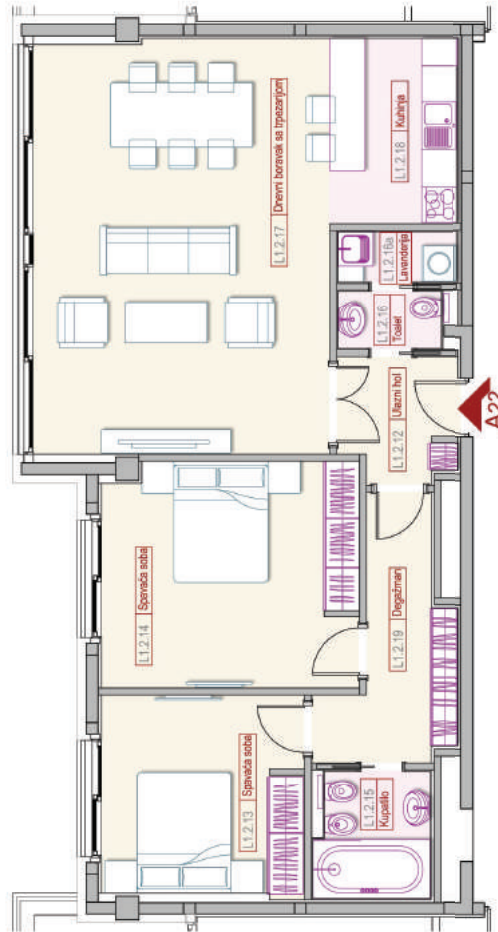

## TWO BEDROOM APARTMENT

LAMELLA 1 | FLOOR 2  
A21

Apartment disposition:

Code No.	Area name	Area surface (net) m <sup>2</sup>
L1.2.1	Entrance hall	6.3
L1.2.2	Hallway	4.5
L1.2.3	Bedroom 1	13.7
L1.2.4	Bedroom 2	14
L1.2.5	Bathroom	6.7
L1.2.6	Toilet	1.2
L1.2.6a	Laundry	1.9
L1.2.7	Kitchen	8.5
L1.2.8	Utility	2.4
L1.2.9	Living room	38.6
	<b>Total</b>	<b>97.8</b>
L1.2.10	Balcony	17.9
L1.2.11	Balcony	18.1
	<b>Total</b>	<b>133.8</b>

Position:

## TWO BEDROOM APARTMENT

LAMELLA 1 | FLOOR 2

A22

Apartment disposition:

Code No.	Area name	Area surface (net) m2
L1.2.12	Entrance hall	4.1
L1.2.13	Bedroom 1	11.7
L1.2.14	Bedroom 2	16.7
L1.2.15	Bathroom	4.1
L1.2.16	Toilet	1.7
L1.2.16a	Laundry	1.8
L1.2.17	Living room	35.7
L1.2.18	Kitchen	6.9
L1.2.19	Hallway	7.1
	<b>Total</b>	<b>89.8</b>

## TWO BEDROOM APARTMENT

LAMELLA 1 | FLOOR 4  
A63

Apartment disposition:

Code No.	Area name	Area surface (net) m <sup>2</sup>
L1.4.19	Entrance hall	10.3
L1.4.20	Living room	39.7
L1.4.21	Kitchen	8.3
L1.4.22	Utility	2.4
L1.4.23	Toilet	1.3
L1.4.23a	Laundry	2.1
L1.4.24	Hallway	6.1
L1.4.25	Bathroom	7.2
L1.4.26	Living room 1	17.4
L1.4.27	Living room 2	15.8
L1.4.28	Wardrober	3.6
	<b>Total</b>	<b>114.2</b>
L1.4.29	Balcony	11.7
	<b>Total</b>	<b>125.9</b>